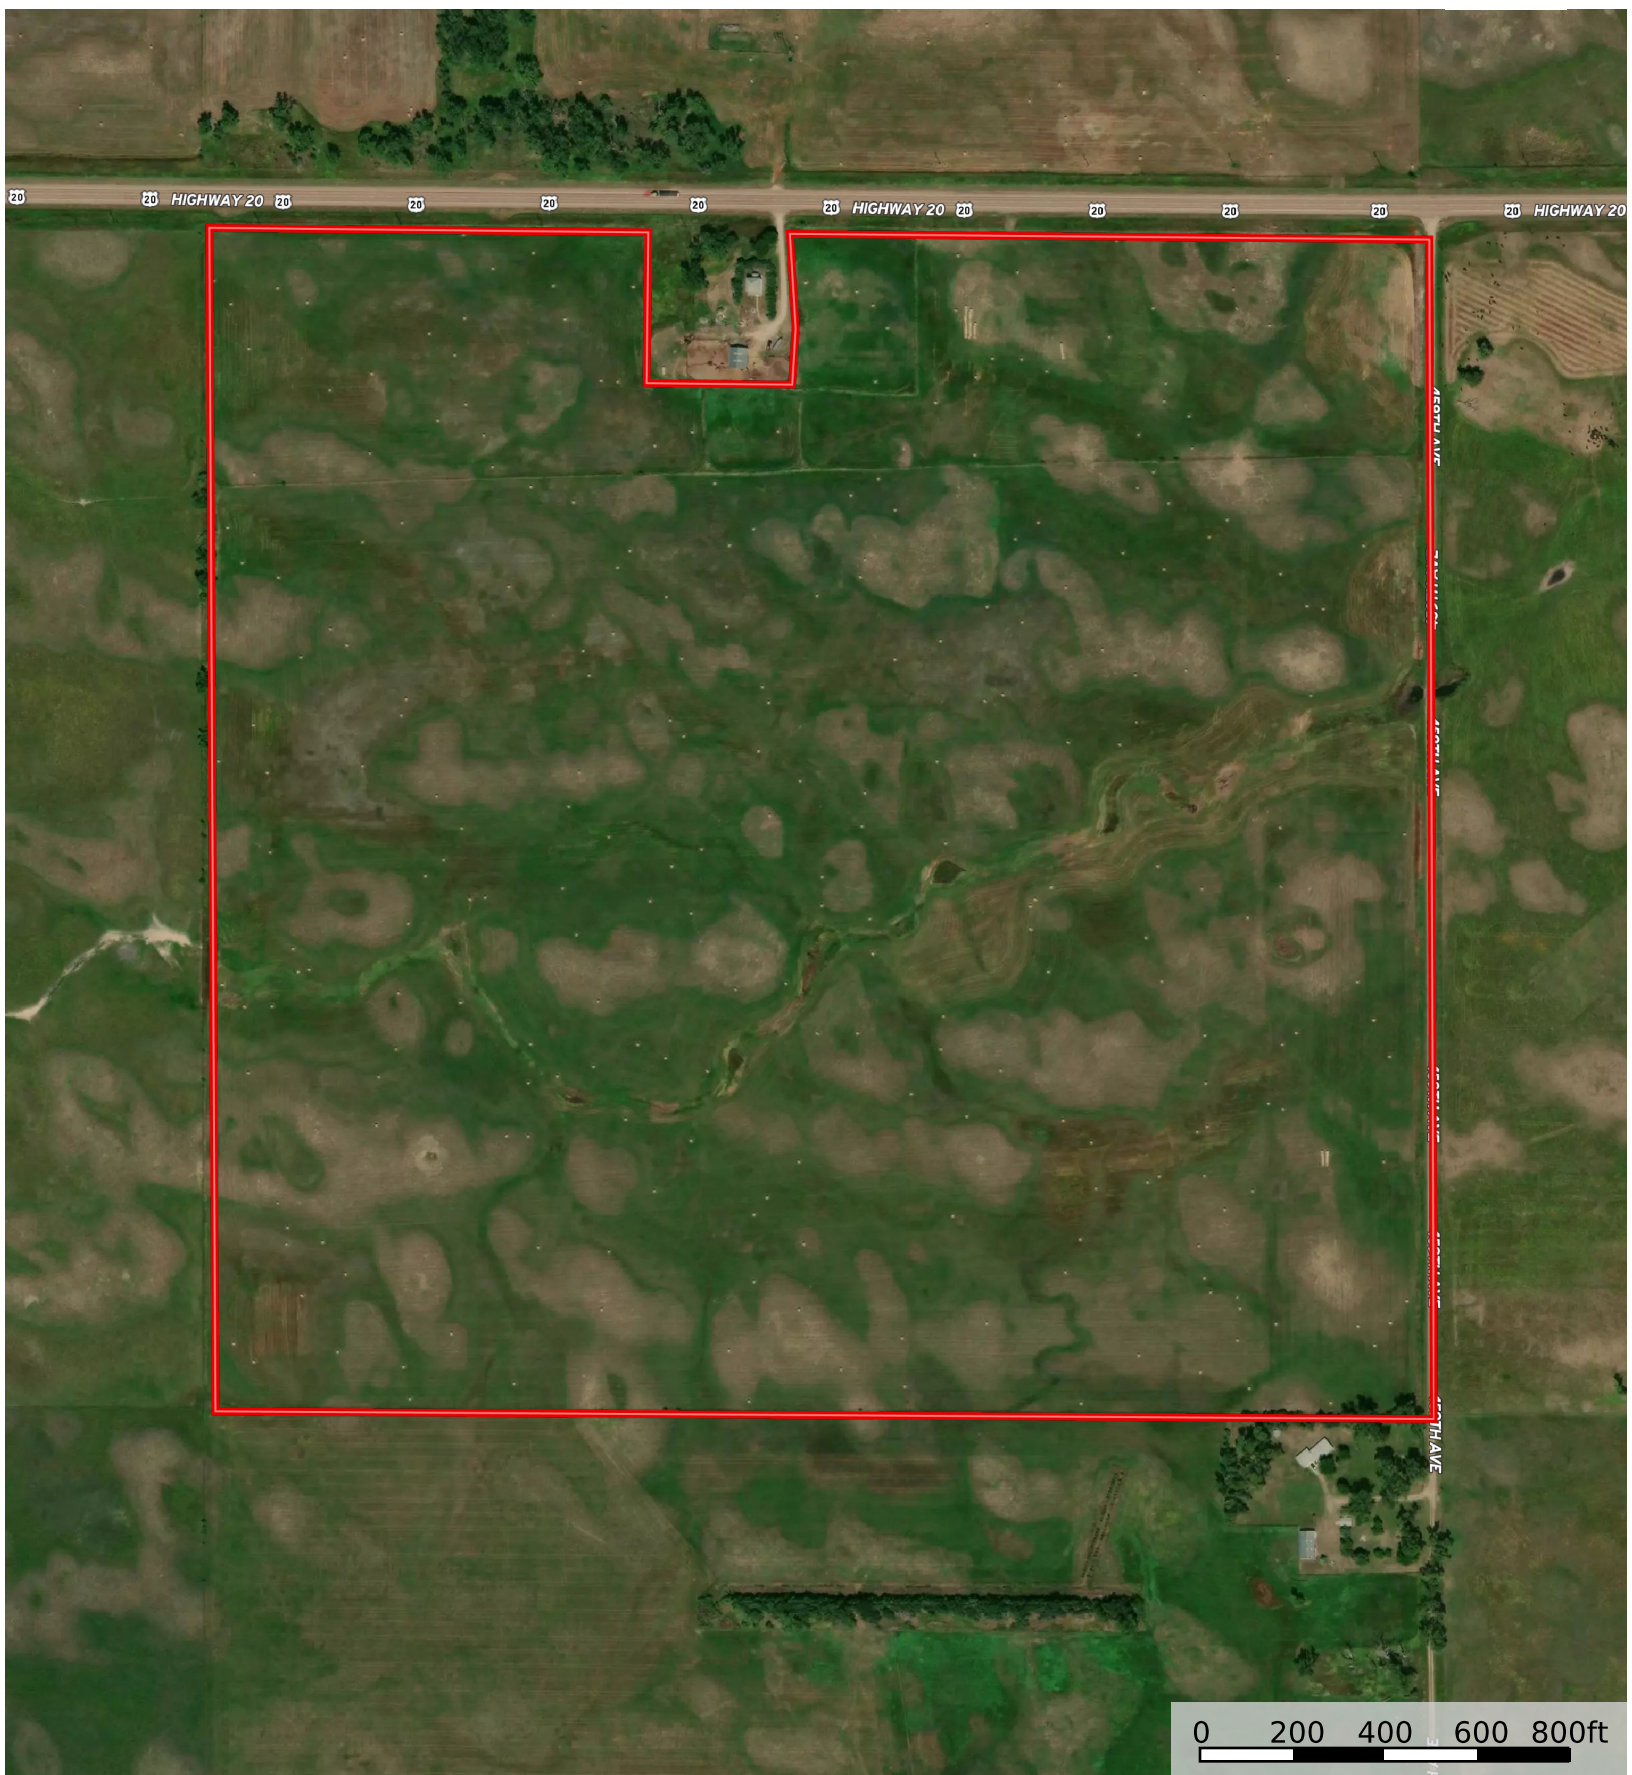

153.62 +/- Acres, Rock CO  
Nebraska, AC +/-

 Boundary

Stacey Stracke

 The information contained herein was obtained from sources deemed to be reliable. Land id™ Services makes no warranties or guarantees as to the completeness or accuracy thereof.